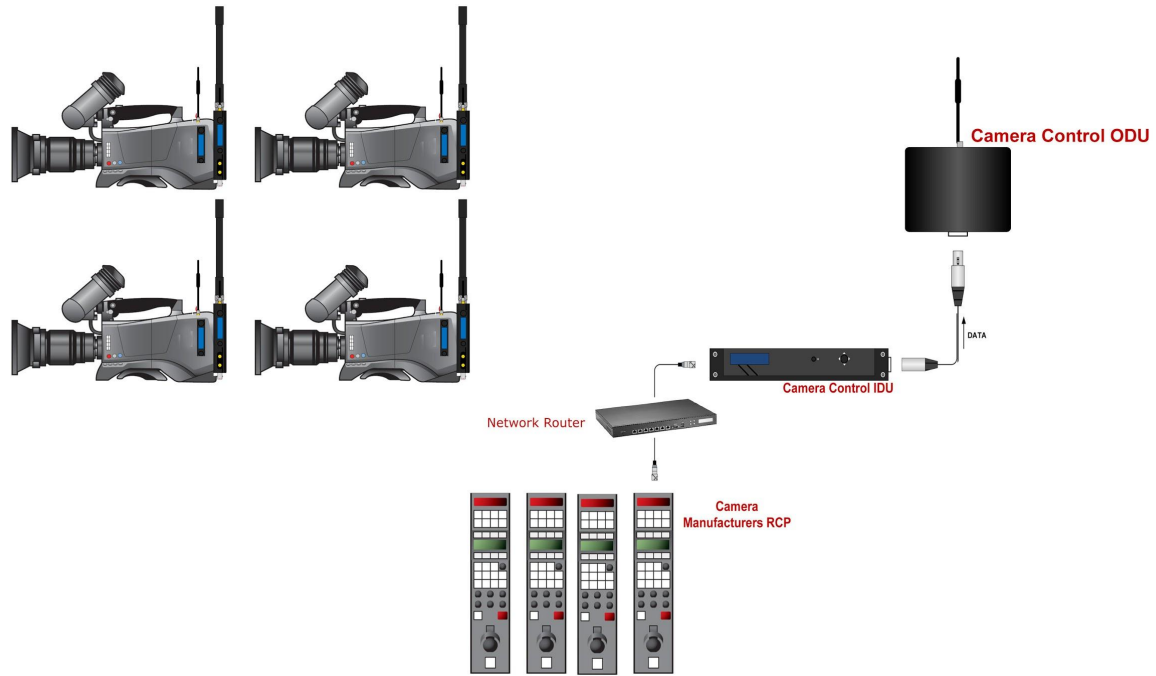

Camera Control Indoor Unit Set Up Diagram

Camera Control Setup with Ethernet option

Camera Control Setup with Legacy option