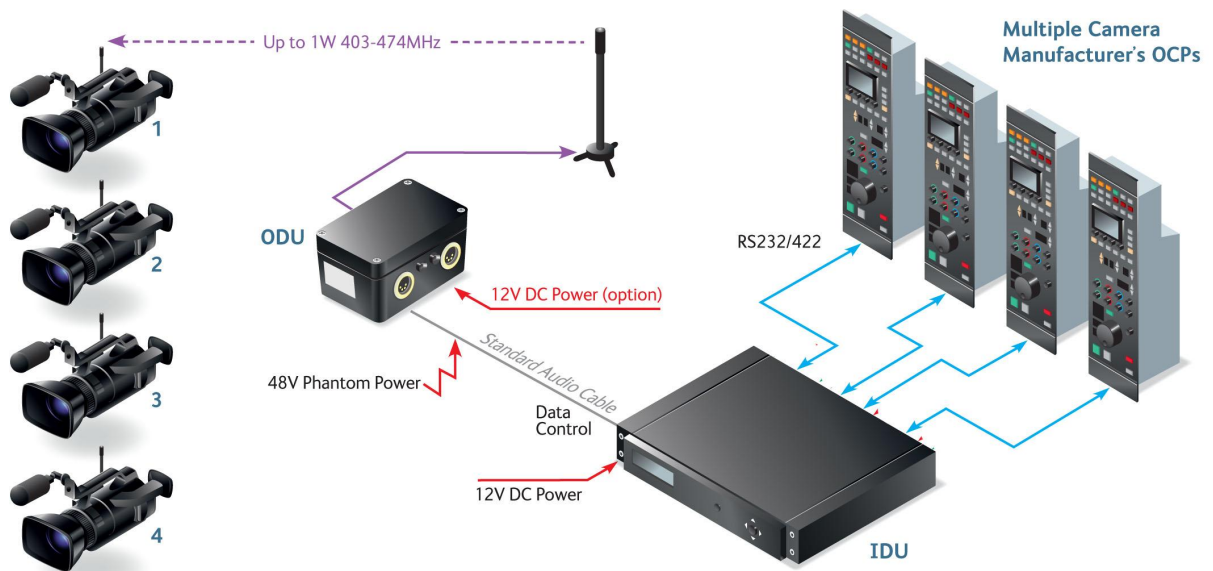

Camera Control Indoor Unit Set Up Diagram

Camera Control Setup with Ethernet option

Camera Control Setup with Legacy option